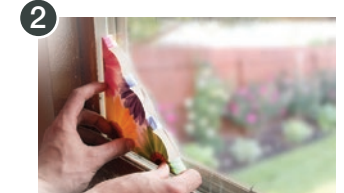

2 Press firmly to affix trap to bottom left and/or right corner of window pane.